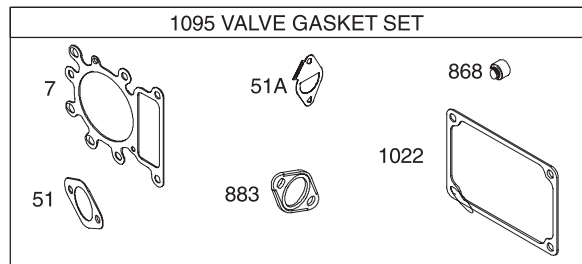

Briggs & Stratton Engine Model 215807

Briggs & Stratton Engine Model 215807

48 SHORT BLOCK

1058 OPERATOR'S MANUAL

1329 REPLACEMENT ENGINE

1330 REPAIR MANUAL

Briggs & Stratton Engine Model 215807

Briggs & Stratton Engine Model 215807